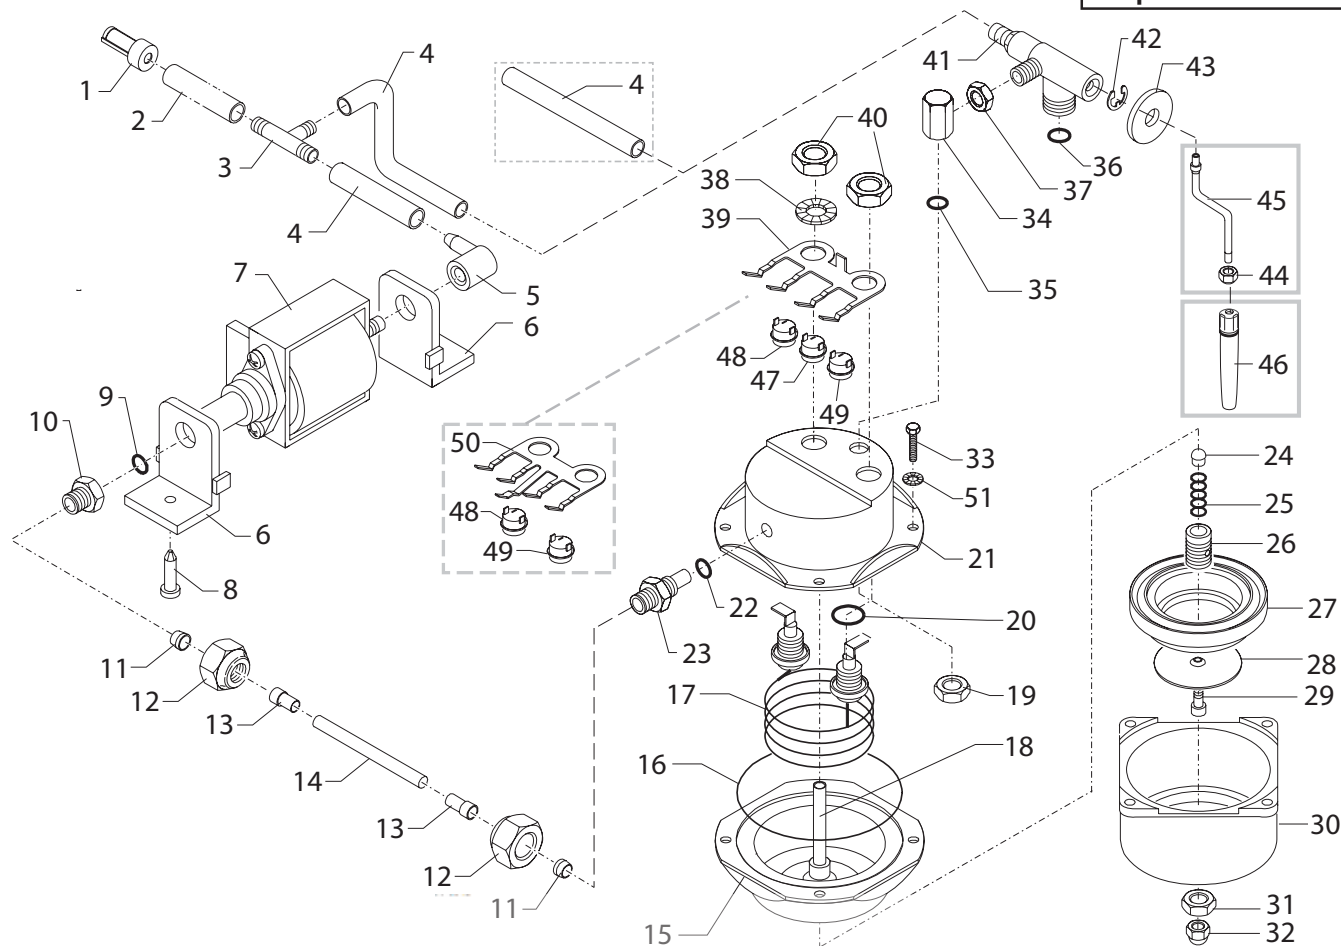

Saeco® SIN 015XN

Cod.10001842-43-93-94

POS	CODE	DESCRIPTION	NOTE
01	144650100	SUCTION FILTER	
02	149360200	SILICONE TUBE 5X8 70SR IN ROLL	
03	147920300	TEE CONNECTOR D=8 ART.80.26.047 KA	
04	JS01.022	SILICONE TUBE 5X10 60 SHORE IN ROLL	
05	147920150	90°CONNECTOR PUMP INLET	
06	149181550	PUMP SUPPORT TYPE ULKA	
07	12000140	ULKA PUMP EP5/S GW	230V-50HZ
	12000142	ULKA PUMP EP5/S	120V-60HZ
08	148050150	BLACK PLAS. RIVET D1=9,5 X HOLE D=	
09	140321961	OR 2031 IN TERMOIL	
10	11001194	NIKELED STRAIGHT CONNECT.FOR ULKA PUMP	
11	121800420	OGIVE BUSH 6 (DE=8,4 DI =6,2 L=7	
12	123460120	BRASS NUT 1/8" GAS FOR TEFLON TUBE D=6	
13	121840120	INNER TUBE BUSH (DE4XD13X10)	
14	149400100	TEFLON TUBE 4X6 IN ROLL	
15	222891400	SS.LOWER BOILER CASING + HUB BRASS/NIK	
	140322962	OR 176 IN SILICONE	
17	188150158	HEAT ELEMENT + NICKEL TERMINAL	230V-900W
	188150151	HEAT ELEMENT + NICKEL TERMINAL	120V-900W
18	129310920	NIKELED BRASS INTERNAL TUBE SS BOILER	
19	123390109	NUT 1/8 GAS H=6 CH=14 BRASS/NIKEL	
20	140322262	OR 2050 IN SILICONE	
21	122902121	UPPER BOILER CASING + BRACKETS W/O VAPIS	
22	140320762	OR 108 IN SILICONE	
23	127960903	NIKELED/BRASS STRAIGH.FITT.FOR SS BOILER	
24	149450588	SILICONE VALVE 65SH BOILER SEALING	
25	126761518	SPRING FOR BOILER VALVE	
26	11001196	VIS DE VALVE CHAUDIERE	
27	145841500	FILTERHOLD SEAL	
28	123741421	PERCOLATOR DE =48,8 SS BOILER JACOBS	
29	129854021	TSP SCREW M4X8 UNI 7688 SS	
30	120281000	POLISHED FILTERHOLDER LOCKING RING	ONLY 230V
	11008073	POLISHED FILTERHOLD.LOCKING RING S.SCR.	ONLY 120V
31	123160502	NUT M5 HIGH UNI 5587-68 GALVANIZED	
32	123330120	CAP NUT M5 UNI 5721-69 CL5S	
33	129680802	SCREW WITH WASHER TE M5X20 GALVANIZ	
34	11001193	NIKELED CONNECFAUCET /BOIL.SS.CAD-SAMBA	
35	140323062	OR 2043 IN SILICONE	
36	140321861	OR 2025 IN EPDM	
37	123390420	NUT 1/8 GAS H=4.5 CH=13 BRASS	
38	128311204	WASHER UNI 8842 A12 BURN.	